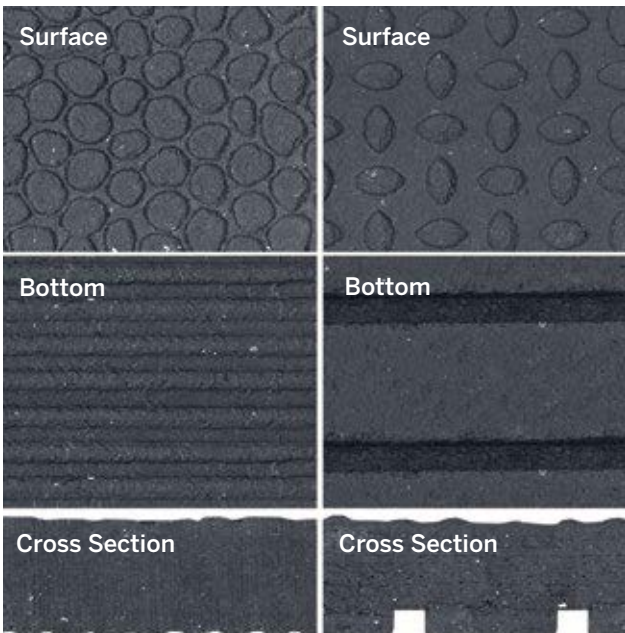

No Adhesive
Necessary

Easy to
Clean

Water
Resistant

**Can Install Over Concrete,
Dirt, or Asphalt**

Muscle Mat™ Heavy Duty Flooring

Features:

- Available in **Black** only
- Non-porous Surface
- Superior Durability
- Excellent Traction
- Indoor/Outdoor use
- Easy to Clean and Maintain

For Use:

- Home Fitness Rooms
- Home Weight Rooms
- Stables & Trailer Areas

Pebble

Punter

Product	Size	Thick	Item #
Muscle Mat - Punter	4' x 6'	3/4"	QPUN34
Muscle Mat - Pebbled	4' x 6'	3/4"	QPEB34
Muscle Mat - Pebbled	4' x 6'	1/2"	QPEB12